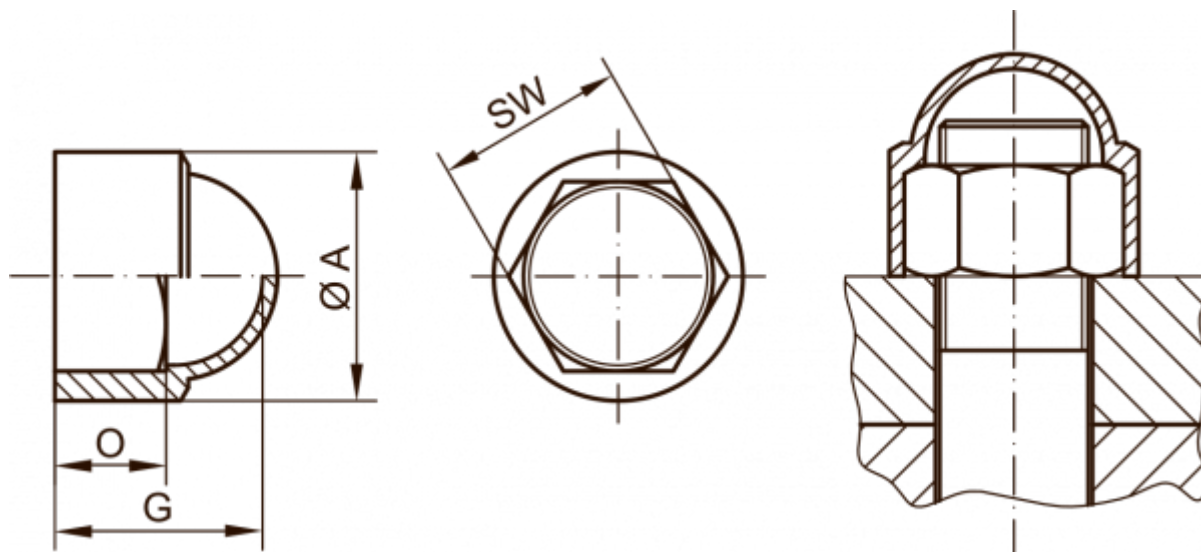

Data Sheet

Article number: 59GPN1000857

Description: KLEE Cap for nut GPN 1000 / 857 - NV 18

Measures

A	= 23
For	= M12
G	= 19.4
O	= 11
SW (Spanner width)	= 18